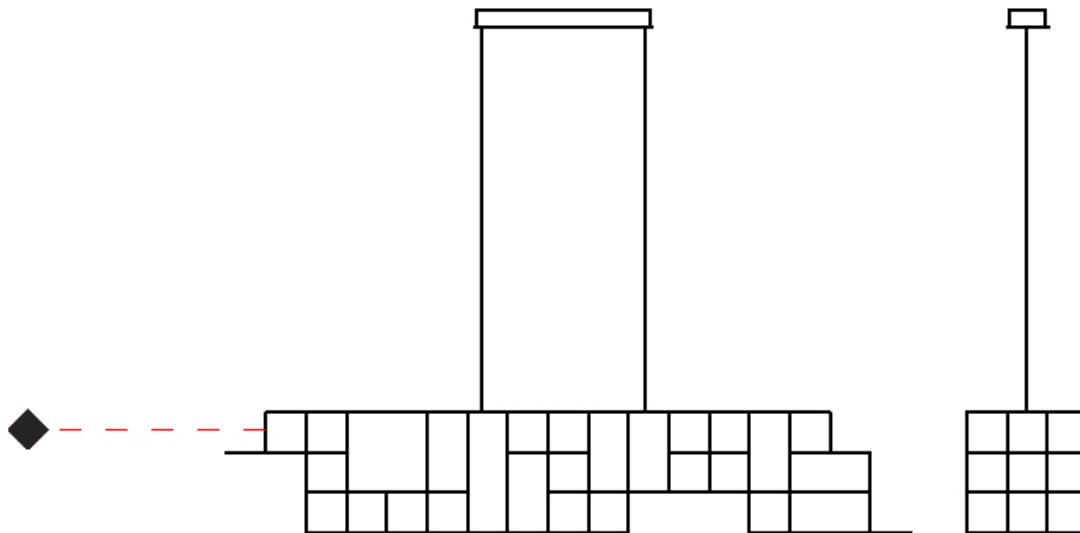

ORION HORIZONTAL SUSPENSION

D101564-

PROJECT _____

TYPE _____

SPECIFIER _____

QUANTITY _____

DATE _____