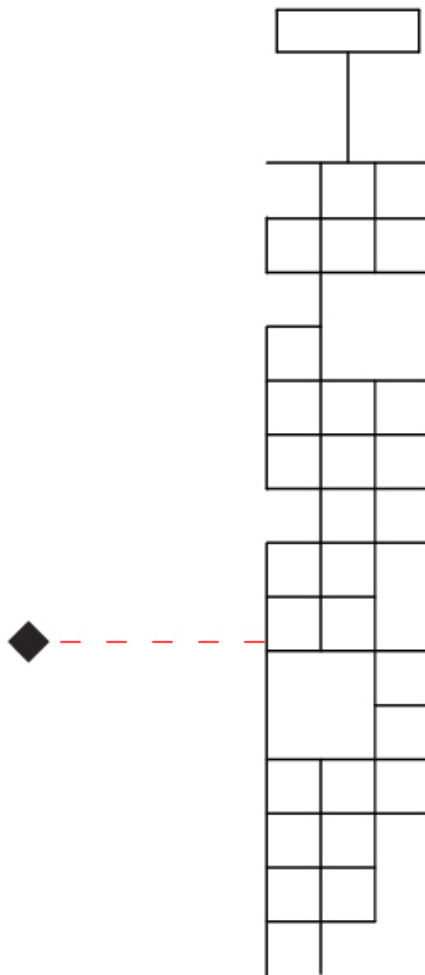

ORION VERTICAL SUSPENSION

D101566-

PROJECT

TYPE

SPECIFIER

QUANTITY

DATE

D