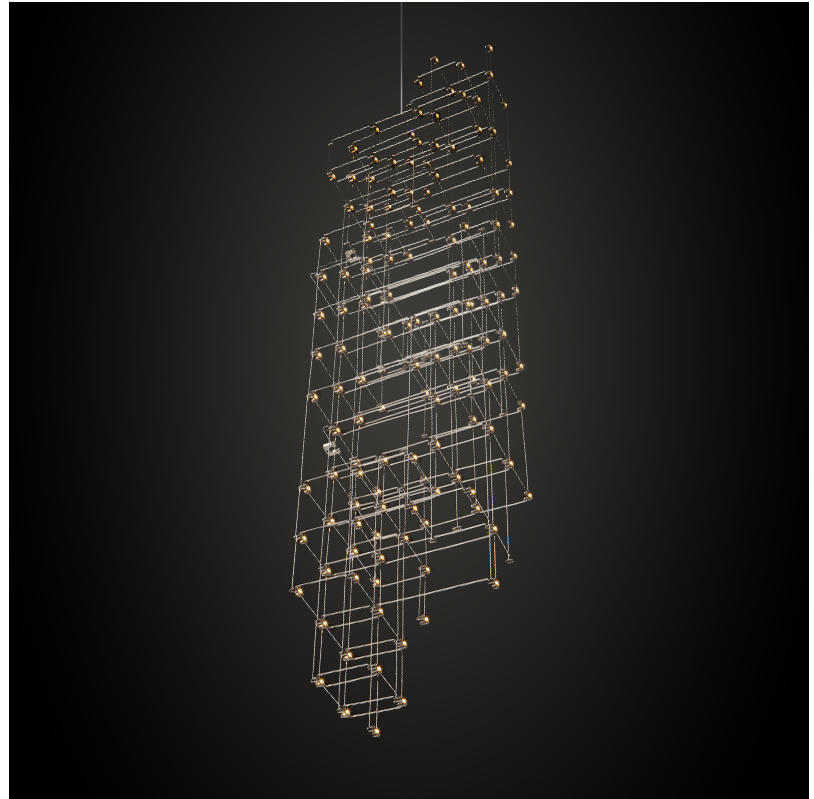

PROJECT	
TYPE	
SPECIFIER	
QUANTITY	
DATE	

ORION VERTICAL SUSPENSION

D101566-

base number Finish
Options

1. To build a product code in our configurator select the specify button on the base model # product page
2. To build a manual product code on this datasheet choose from the options listed below in blue font and add the suffix to the base model #

GENERAL

Series: Orion
Subseries: Orion Vertical
Brand: Quasar
Division: Design
Mounting Type: Suspension
Mounting Location: Ceiling
Subcategory: Ambient

PHYSICAL

Shape: Abstract
Length (mm): 300
Length (in): 11 ¹³/₁₆
Width (mm): 300
Width (in): 11 ¹³/₁₆
Height (mm): 1500
Height (in): 59 ¹/₁₆
Max. Overall Height (mm): 3500
Max. Overall Height (in): 137 ¹³/₁₆
Light Distribution: Omnidirectional
Weight (kg): 3
Weight (lbs): 6.61
Fixture Finish: [NIC / BRA / BBR](#)
Fixture Material: Metal
Cable Details: 2000mm Cable
Upon Request: Custom Sizes

ELECTRICAL

Lamp Type: LED
Input Wattage (W): 80.4
Dimming: Non-Dimming / Phase Dimming (120vac Only)
Driver Included: Yes
Driver Location: Integrated
Driver Type: Constant Voltage - 120/277Vac
Driver Class: Class 2
Input Voltage (V): 120 - 277
Output Voltage (V): 12
Upon Request: 0-10Vdc dimming

LED

Number of LEDs: 134
Color Temperature (°K): 2800
Max. Delivered Lumen (lm): 1340
CRI: >95 CRI
Lamp Life (hrs): 50000

OPTICAL

RATINGS AND CERTIFICATIONS

Certified By: Certified for North American Standards
IP rating: IP20