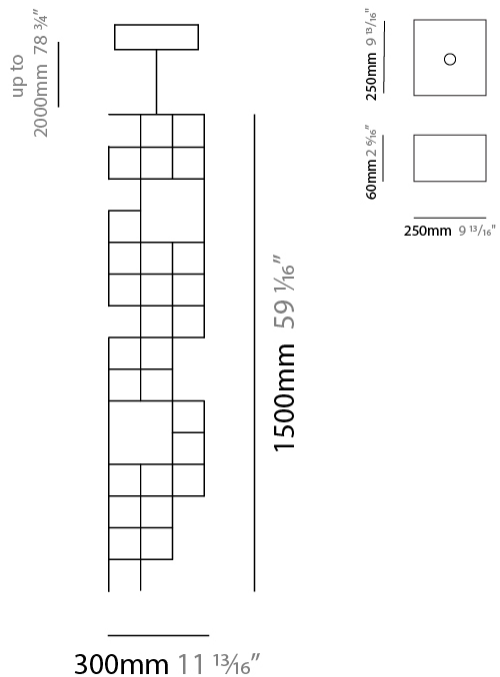

PROJECT	
TYPE	
SPECIFIER	
QUANTITY	
DATE	

ORION VERTICAL SUSPENSION

D101566-

base number Finish
Options

1. To build a product code in our configurator select the specify button on the base model # product page
2. To build a manual product code on this datasheet choose from the options listed below in blue font and add the suffix to the base model #

GENERAL

Series: Orion
Subseries: Orion Vertical
Brand: Quasar
Division: Design
Mounting Type: Suspension
Mounting Location: Ceiling
Subcategory: Ambient

PHYSICAL

Shape: Abstract
Length (mm): 300
Length (in): 11 ¹³/₁₆
Width (mm): 300
Width (in): 11 ¹³/₁₆
Height (mm): 1500
Height (in): 59 ¹/₁₆
Max. Overall Height (mm): 3500
Max. Overall Height (in): 137 ¹³/₁₆
Light Distribution: Omnidirectional
Weight (kg): 3
Weight (lbs): 6.61
Fixture Finish: [NIC / BRA / BBR](#)
Fixture Material: Metal
Cable Details: 2000mm Cable
Upon Request: Custom Sizes

ELECTRICAL

Lamp Type: LED
Input Wattage (W): 80.4
Dimming: Non-Dimming / Phase Dimming (120vac Only)
Driver Included: Yes
Driver Location: Integrated
Driver Type: Constant Voltage - 120/277Vac
Driver Class: Class 2
Input Voltage (V): 120 - 277
Output Voltage (V): 12
Upon Request: 0-10Vdc dimming

LED

Number of LEDs: 134
Color Temperature (°K): 2800
Max. Delivered Lumen (lm): 1340
CRI: >95 CRI
Lamp Life (hrs): 50000

OPTICAL

RATINGS AND CERTIFICATIONS

Certified By: Certified for North American Standards
IP rating: IP20