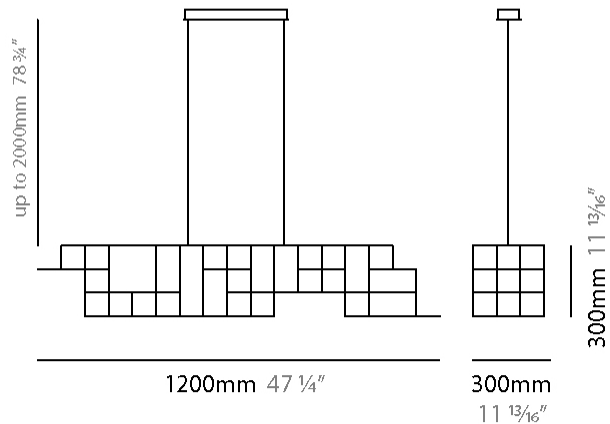

ORION HORIZONTAL SUSPENSION

D101564-

base number _____
Finish _____
Options _____

1. To build a product code in our configurator select the specify button on the base model # product page
2. To build a manual product code on this datasheet choose from the options listed below in blue font and add the suffix to the base model #

GENERAL

Series: Orion
Subseries: Orion Horizontal
Brand: Quasar
Division: Design
Mounting Type: Suspension
Mounting Location: Ceiling
Subcategory: Ambient

PHYSICAL

Shape: Abstract
Length (mm): 1200
Length (in): 47 3/4
Width (mm): 300
Width (in): 11 13/16
Height (mm): 300
Height (in): 11 13/16
Max. Overall Height (mm): 2300
Max. Overall Height (in): 90 7/16
Light Distribution: Omnidirectional
Weight (kg): 10
Weight (lbs): 22.05
[Fixture Finish: NIC / BRA / BBR](#)
Fixture Material: Metal
Cable Details: 2000mm Cable
Upon Request: Custom Sizes

ELECTRICAL

Lamp Type: LED
Input Wattage (W): 61.2
Dimming: Non-Dimming / Phase Dimming (120vac Only)
Driver Included: Yes
Driver Location: Integrated
Driver Type: Constant Voltage - 120/277Vac
Driver Class: Class 2
Input Voltage (V): 120 - 277
Output Voltage (V): 12
Upon Request: 0-10Vdc dimming

LED

Number of LEDs: 102
Color Temperature (°K): 2800
Max. Delivered Lumen (lm): 1020
CRI: >95 CRI
Lamp Life (hrs): 50000

OPTICAL

RATINGS AND CERTIFICATIONS

Certified By: Certified for North American Standards
IP rating: IP20