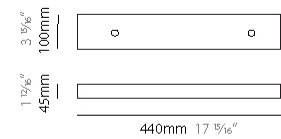

ORION HORIZONTAL SUSPENSION

D101564-

base number _____
Finish _____
Options _____

1. To build a product code in our configurator select the specify button on the base model # product page
2. To build a manual product code on this datasheet choose from the options listed below in blue font and add the suffix to the base model #

GENERAL

Series: Orion
Subseries: Orion Horizontal
Brand: Quasar
Division: Design
Mounting Type: Suspension
Mounting Location: Ceiling
Subcategory: Ambient

PHYSICAL

Shape: Abstract
Length (mm): 1200
Length (in): 47 3/4
Width (mm): 300
Width (in): 11 13/16
Height (mm): 300
Height (in): 11 13/16
Max. Overall Height (mm): 2300
Max. Overall Height (in): 90 7/16
Light Distribution: Omnidirectional
Weight (kg): 10
Weight (lbs): 22.05
[Fixture Finish: NIC / BRA / BBR](#)
Fixture Material: Metal
Cable Details: 2000mm Cable
Upon Request: Custom Sizes

ELECTRICAL

Lamp Type: LED
Input Wattage (W): 61.2
Dimming: Non-Dimming / Phase Dimming (120vac Only)
Driver Included: Yes
Driver Location: Integrated
Driver Type: Constant Voltage - 120/277Vac
Driver Class: Class 2
Input Voltage (V): 120 - 277
Output Voltage (V): 12
Upon Request: 0-10Vdc dimming

LED

Number of LEDs: 102
Color Temperature (°K): 2800
Max. Delivered Lumen (lm): 1020
CRI: >95 CRI
Lamp Life (hrs): 50000

OPTICAL

RATINGS AND CERTIFICATIONS

Certified By: Certified for North American Standards
IP rating: IP20