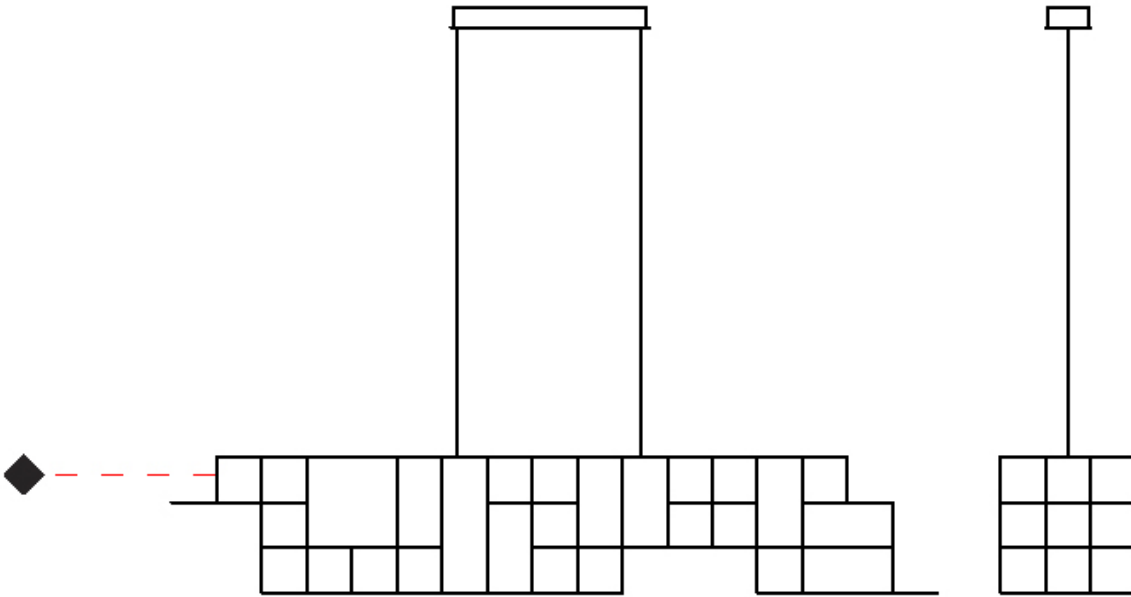

ORION HORIZONTAL SUSPENSION

D101504-

PROJECT _____

TYPE _____

SPECIFIER _____

QUANTITY _____

DATE _____