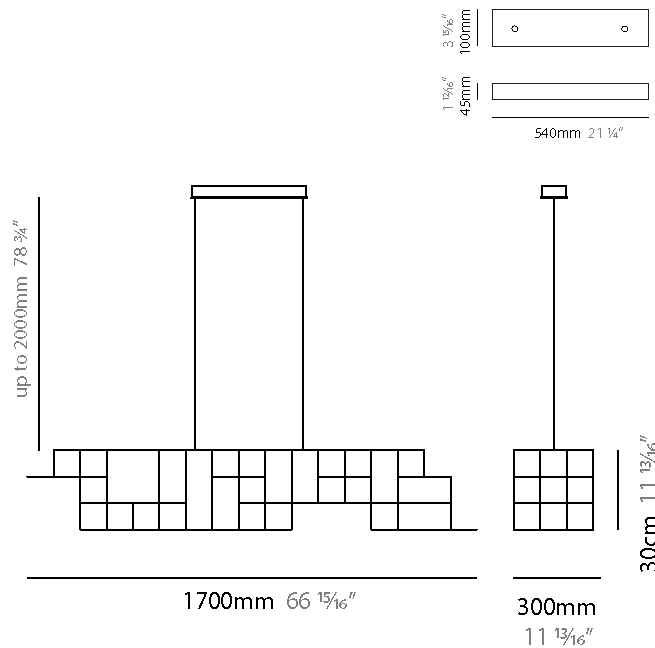

ORION HORIZONTAL SUSPENSION

D101504-

base number   Finish
Options

1. To build a product code in our configurator select the specify button on the base model # product page
2. To build a manual product code on this datasheet choose from the options listed below in blue font and add the suffix to the base model #

GENERAL

Series: Orion
Subseries: Orion Horizontal
Brand: Quasar
Division: Design
Mounting Type: Suspension
Mounting Location: Ceiling
Subcategory: Ambient

PHYSICAL

Shape: Abstract
Length (mm): 1700
Length (in): 66 ¹⁵/₁₆"
Width (mm): 300
Width (in): 11 ¹³/₁₆"
Height (mm): 300
Height (in): 11 ¹³/₁₆"
Max. Overall Height (mm): 2300
Max. Overall Height (in): 90 ⁷/₁₆"
Light Distribution: Omnidirectional
Weight (kg): 11
Weight (lbs): 24.25
Fixture Finish: [NIC / BRA / BBR](#)
Fixture Material: Metal
Cable Details: 2000mm Cable
Upon Request: Custom Sizes

ELECTRICAL

Lamp Type: LED
Input Wattage (W): 88.8
Dimming: Non-Dimming / Phase Dimming (120vac Only)
Driver Included: Yes
Driver Location: Integrated
Driver Type: Constant Voltage - 120/277Vac
Driver Class: Class 2
Input Voltage (V): 120 - 277
Output Voltage (V): 12
Upon Request: 0-10Vdc dimming

LED

Number of LEDs: 148
Color Temperature (°K): 2800
Max. Delivered Lumen (lm): 1480
CRI: >95 CRI
Lamp Life (hrs): 50000

OPTICAL

RATINGS AND CERTIFICATIONS

Certified By: Certified for North American Standards
IP rating: IP20